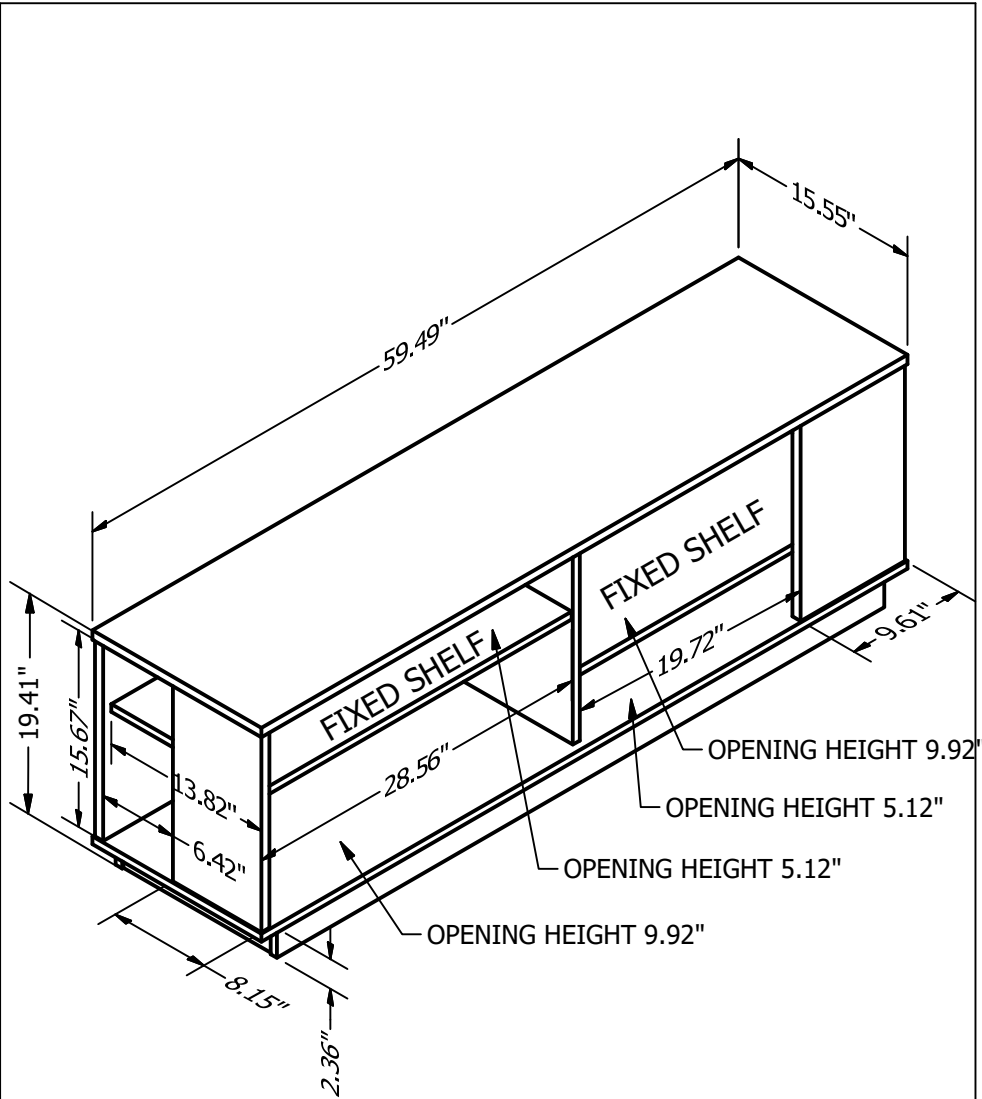

**Tv Stand
#6768-COM**

Wood Breakdown:
PB 90% & MDF 5%
Total storage: 8.39 cubic feet

Overall Product Size:
59.49"W x 15.55"D x 19.41"H
151.1cm W x 39.5cm D x 49.3cm H

Maximum Weight Capacities
Unit Weight: 62 lbs. (28.12 kg)