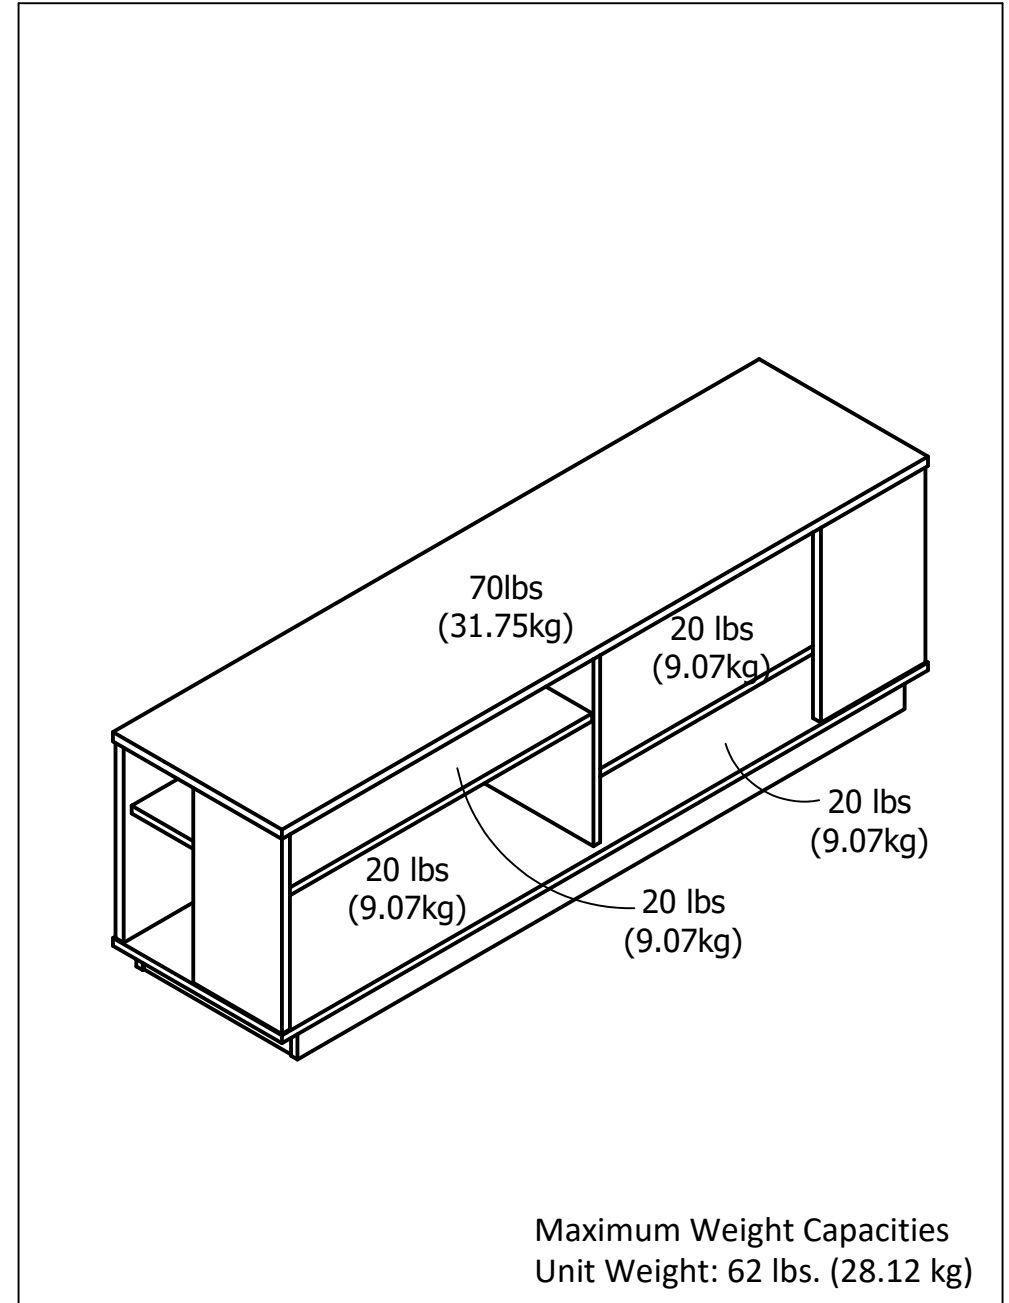

**Tv Stand
#6768-COM**

Wood Breakdown:
PB 90% & MDF 5%
Total storage: 8.39 cubic feet

Overall Product Size:
59.49"W x 15.55"D x 19.41"H
151.1cm W x 39.5cm D x 49.3cm H

Maximum Weight Capacities
Unit Weight: 62 lbs. (28.12 kg)